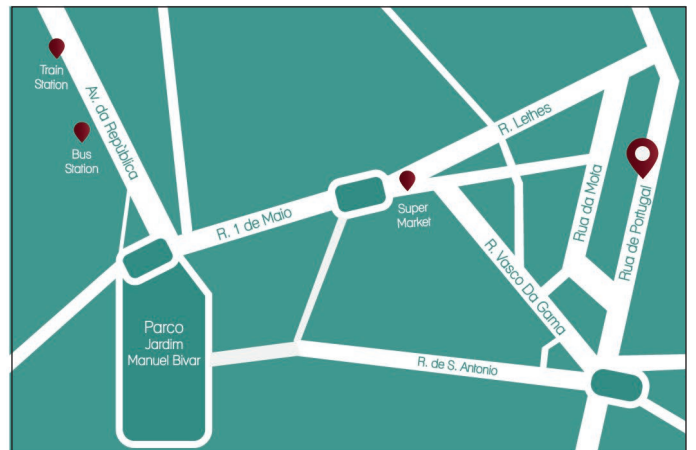

Check out
11h00

Location
Rua de Portugal, 35A
FARO 8000 - 281

Contacts
☎ +39 334 236 9564
📧 artgarden_guesthouse
www.artgardenminihotel.com

acomodation
workshops
art gallery

CONTACTS
☎ +39 334 236 9564
📧 artgarden_guesthouse www.artgardenminihotel.com