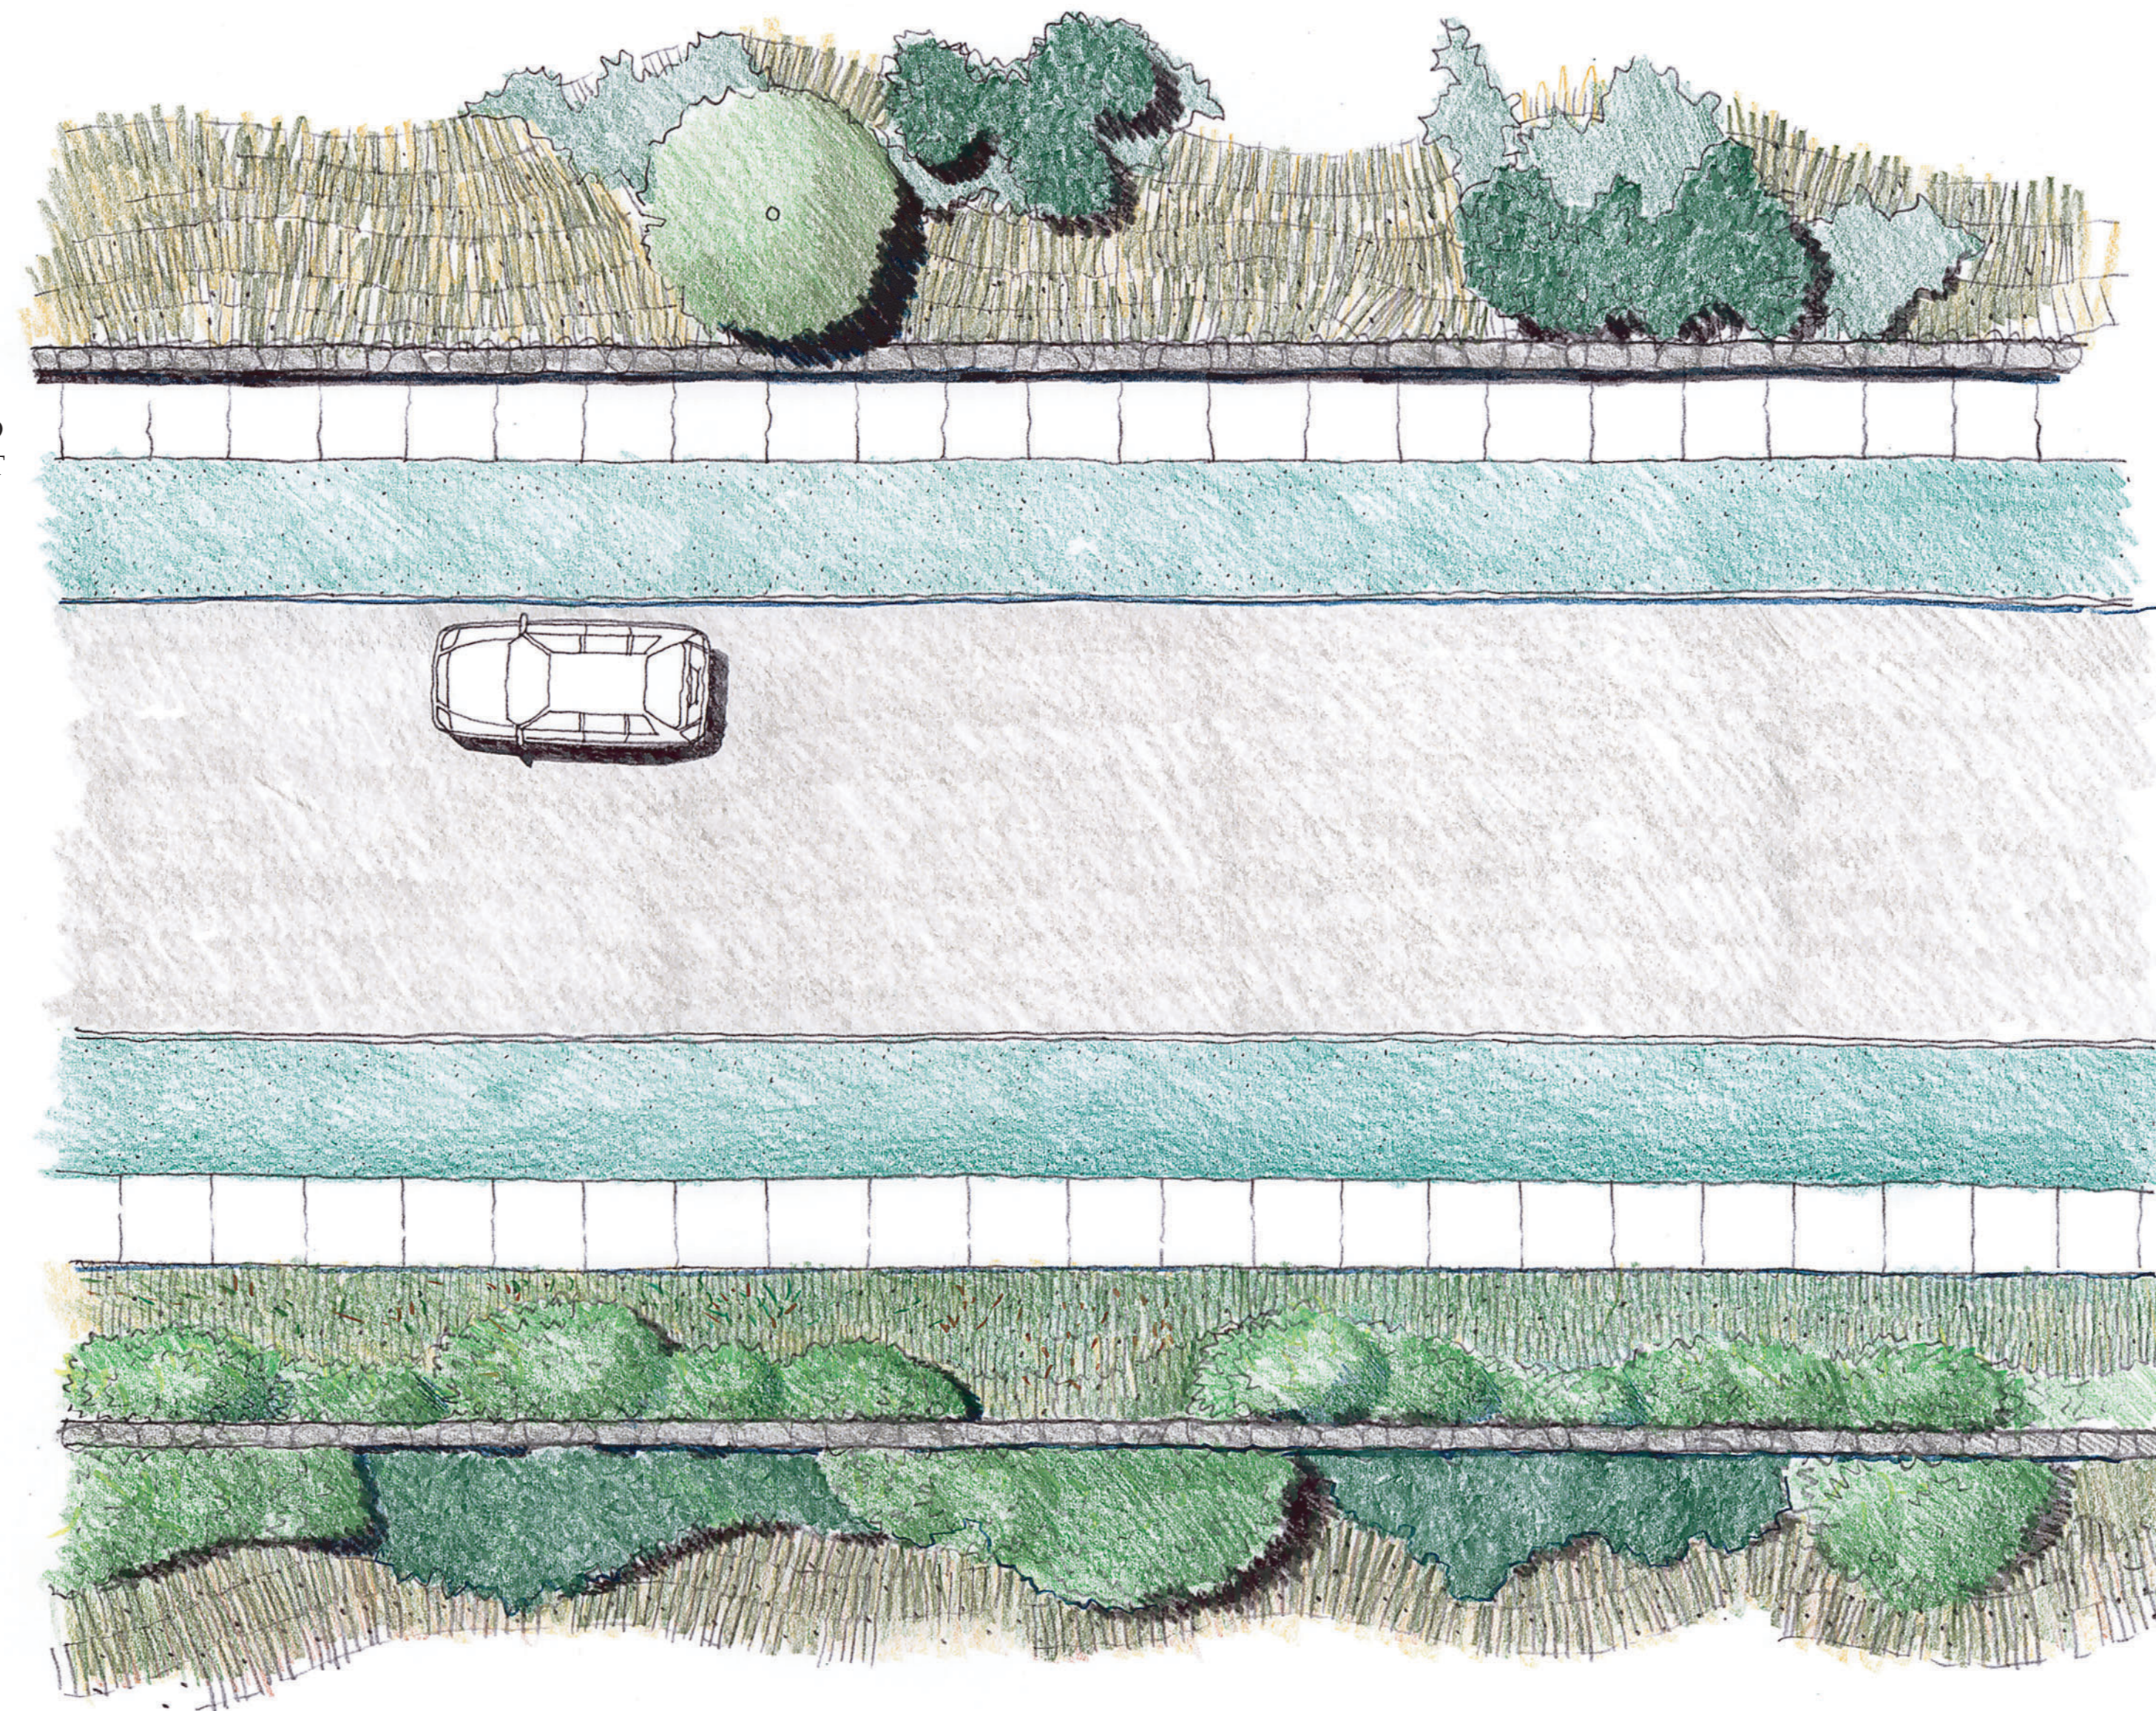

TRANSITION LANDSCAPE ZONE

GROOMED EDGE OF TURF AND LOW WALL CREATE CONTRAST TO MORE ARID LANDSCAPE AT GOLF EDGE

WHITE OLEANDER AND FLOWERING GROUNDCOVER

2 M WALL FORMS EDGE BETWEEN MULTI-FAMILY PARCEL AND ENTRY

PLAN  
SCALE 1:100

SECTION  
SCALE 1:50

**MONTE REI**  
VILA NOVA ECACELA  
Landscape Framework Plan

Entry Road

Prepared for:  
Aliber

Prepared by:  
EDAW

FEBRUARY 2003