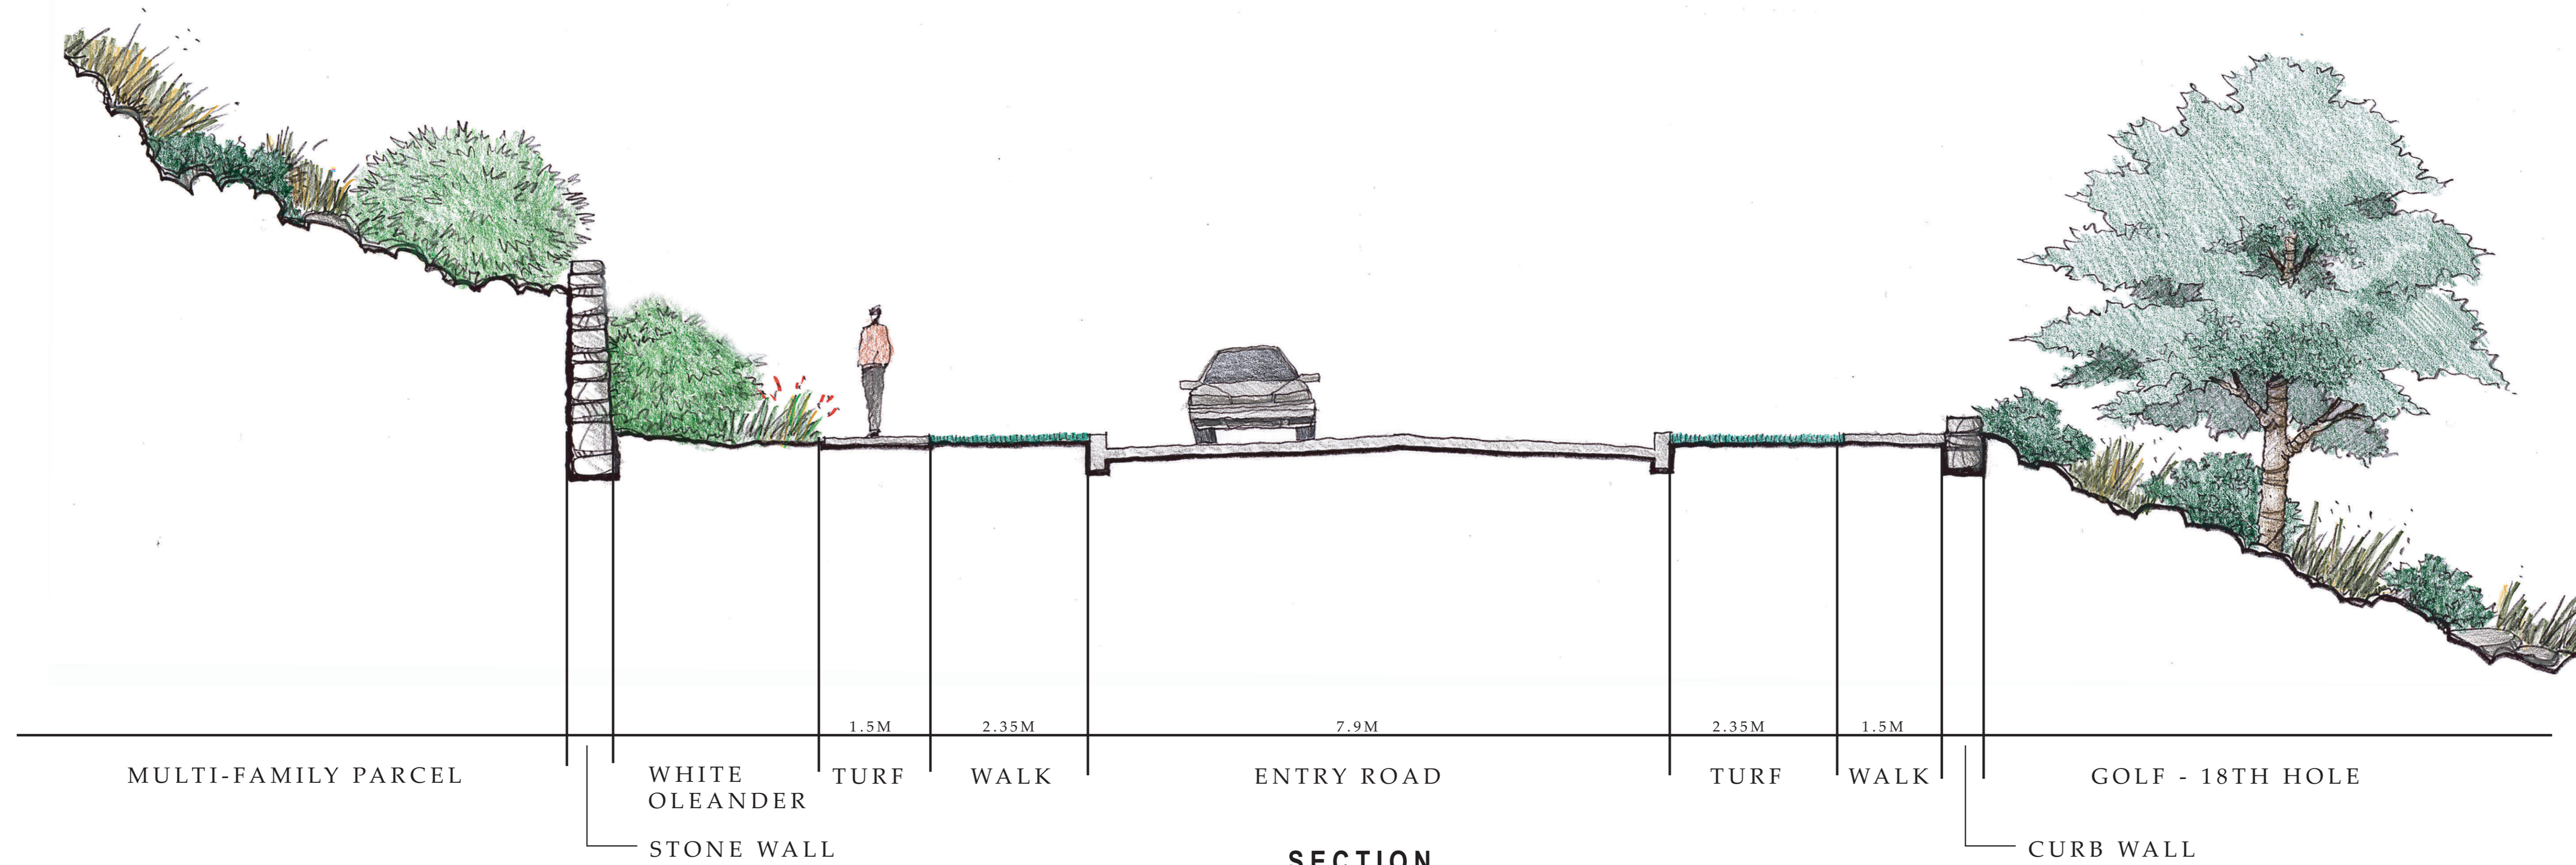

TRANSITION LANDSCAPE ZONE

GROOMED EDGE OF TURF AND LOW WALL CREATE CONTRAST TO MORE ARID LANDSCAPE AT GOLF EDGE

WHITE OLEANDER AND FLOWERING GROUNDCOVER

2 M WALL FORMS EDGE BETWEEN MULTI-FAMILY PARCEL AND ENTRY

PLAN  
SCALE 1:100

SECTION  
SCALE 1:50

**MONTE REI**  
VILA NOVA ECACELA  
Landscape Framework Plan

Entry Road

Prepared for:  
Aliber

Prepared by:  
EDAW

FEBRUARY 2003